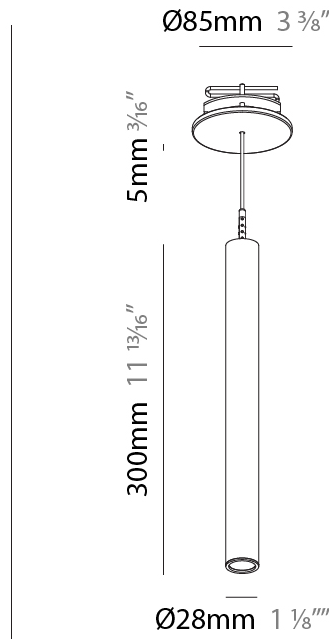

ELECTRICAL

Lamp Type: LED (Zhaga Standard)
Input Wattage (W): 6.6
Total Output Wattage (W): 6
Dimming: Tri-Mode (Non-Dimming and Phase Dimming (120Vac only) and 0-10V Dimming)
Driver Included: Yes
Driver Location: External
Driver Type: Constant Current - Universal
Driver Class: Class 2
Housing: ENCP3 w/Quick Connect
Input Voltage (V): 120 - 277
Constant Current (MA): 500

LED

Number of LEDs: 1
Color Temperature (°K): 2700 / 3000 / 4000
Max. Delivered Lumen (lm): 330 / 360 / 380
CRI: >90 CRI
Lamp Life (hrs): 50000
Upon Request: ***3500K available in minimum quantities (larger quantities upon request)

OPTICAL

Optic°: 24 / 32 / 58

RATINGS AND CERTIFICATIONS

Certified By: Certified for North American Standards

© 2024, T 1800-388-3382, F 416-247-9319, www.zaneen.com

Available for International specifications by adding 'INT' at the end of the existing Model #. For assistance on 'custom' specifications, contact zteam@zaneen.com. In a constant effort to supply the best product, we reserve the right to change specifications or materials without notice. The most recent specification sheets are found at zaneen.com